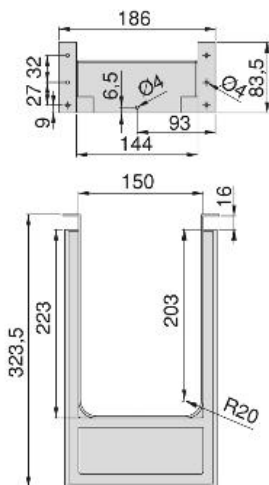

## Rectangular under-sink insert with drawer for bathroom

Under-sink insert

Specifications

	Cod.	Finishing
6	3011423	Anthracite grey plastic
6	3011421	Grey plastic
6	3011415	White plastic

Diagram

Assembly

	V	W	X	Y	Z
Slim	5,5	203	75	24	84
Concept	11,5	220	19	10	68
Vantage-Q	5,5	203	86	24	84
Ultrabox	5,5	203	31	1	84