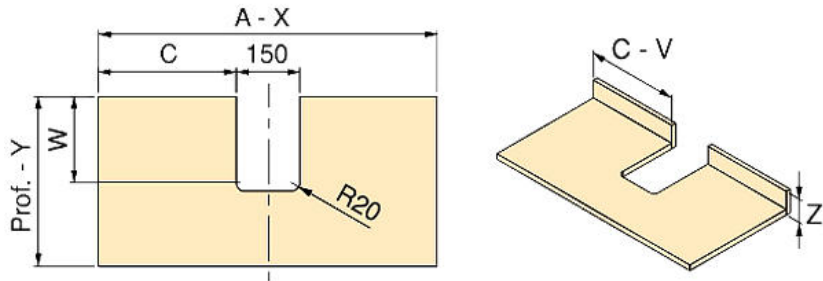

## Rectangular under-sink insert with drawer for bathroom

Under-sink insert

Specifications

	Cod.	Finishing
6	3011423	Anthracite grey plastic
6	3011421	Grey plastic
6	3011415	White plastic

Diagram

Assembly

	V	W	X	Y	Z
Slim	5,5	203	75	24	84
Concept	11,5	220	19	10	68
Vantage-Q	5,5	203	86	24	84
Ultrabox	5,5	203	31	1	84